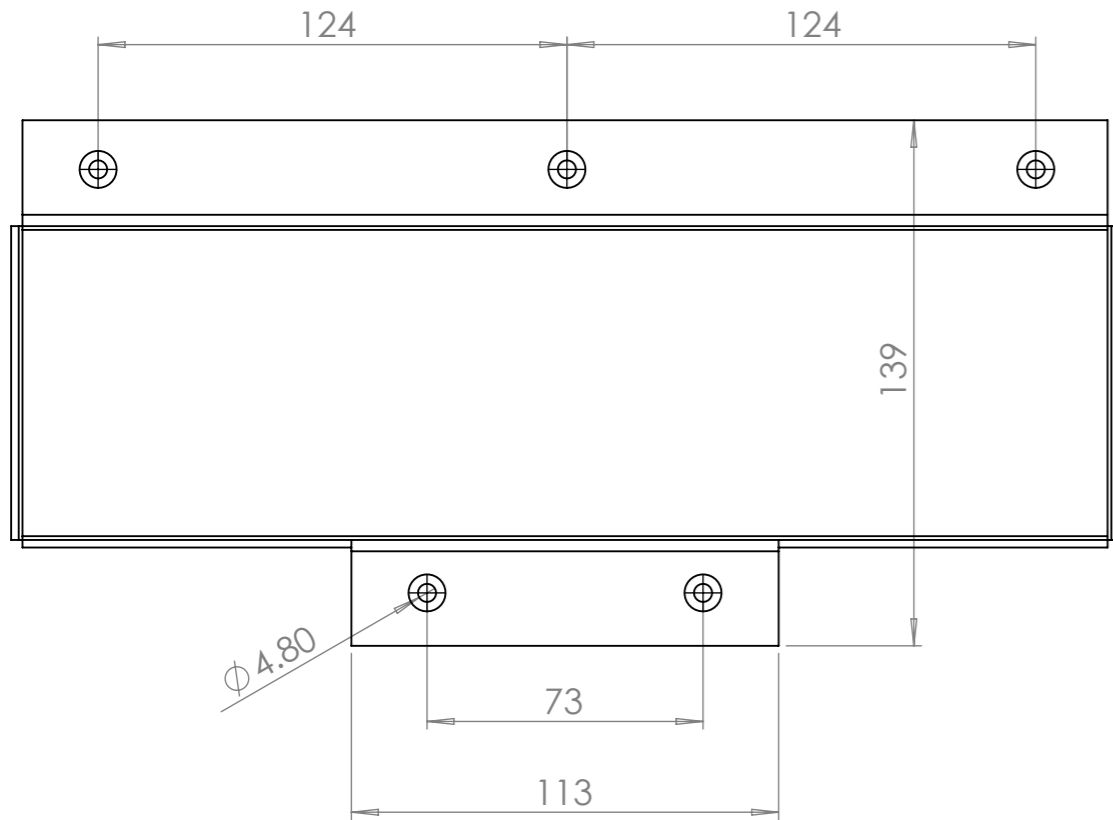

Product Specification Sheet

Door Closers | Floorspring Coffin Box

Sheet Notes

- All dimensions are in mm unless otherwise stated
- Any dimensions scaled from this drawing are taken at readers own risk

01483 568287 | 01483 540830
enquiries@vistaglassproducts.com

PRODUCT NAME: Coffin Box t/s BTS75	PART NO. 7516
DRAWING	

SCALE: 1:1 SHEET SIZE: A3 DRAWN BY: BK CHECKED BY: MJ DATE: 20/05/13
PROJECT NO. DRAWING NO.