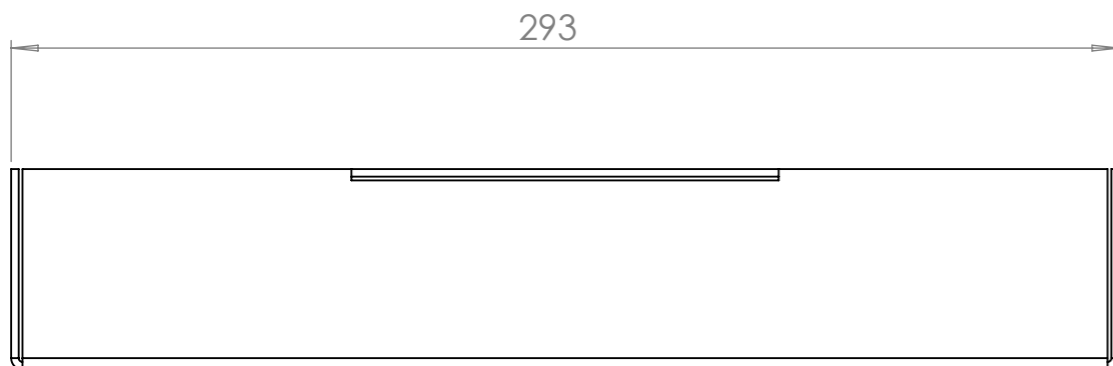

Product Specification Sheet

Door Closers | Floorspring Coffin Box

Sheet Notes

- All dimensions are in mm unless otherwise stated
- Any dimensions scaled from this drawing are taken at readers own risk

01483 568287 | 01483 540830
enquiries@vistaglassproducts.com

PRODUCT NAME: Coffin Box t/s BTS75	PART NO. 7516
DRAWING	

SCALE: 1:1 SHEET SIZE: A3 DRAWN BY: BK CHECKED BY: MJ DATE: 20/05/13
PROJECT NO. DRAWING NO.