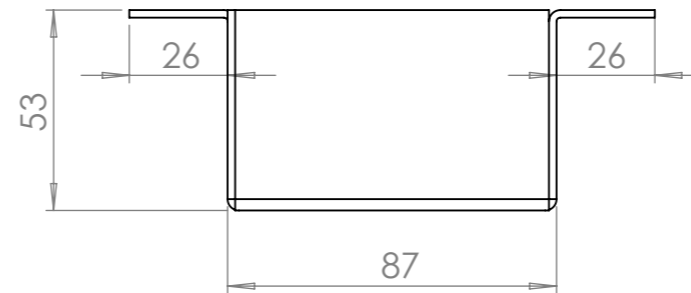

Product Specification Sheet

Door Closers | Floorspring Coffin Box

Sheet Notes

- All dimensions are in mm unless otherwise stated
- Any dimensions scaled from this drawing are taken at readers own risk

01483 568287 | 01483 540830
enquiries@vistaglassproducts.com

PRODUCT NAME: Coffin Box t/s BTS75	PART NO. 7516
DRAWING	

SCALE: 1:1 SHEET SIZE: A3 DRAWN BY: BK CHECKED BY: MJ DATE: 20/05/13
PROJECT NO. DRAWING NO.