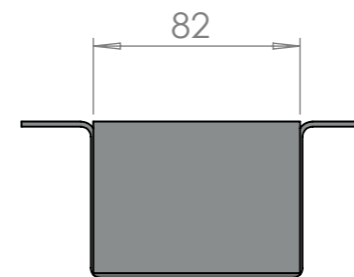

Product Specification Sheet

Door Closers | Floorspring Coffin Box

Sheet Notes

- All dimensions are in mm unless otherwise stated
- Any dimensions scaled from this drawing are taken at readers own risk

T 01730 719 292
E info@bellsure.co.uk
W bellsure.co.uk

PRODUCT NAME: Coffin box T/S BTS 80	PART NO. 7517
DRAWING	

SCALE: 1:1 SHEET SIZE: A3 DRAWN BY: BK CHECKED BY: MJ DATE: 16/06/14
PROJECT NO. DRAWING NO.