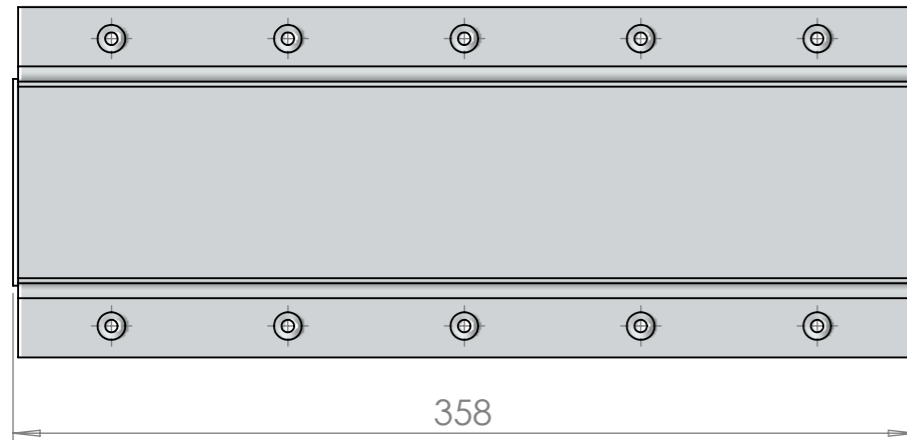

Product Specification Sheet

Door Closers | Floorspring Coffin Box

Sheet Notes

- All dimensions are in mm unless otherwise stated
- Any dimensions scaled from this drawing are taken at readers own risk

T 01730 719 292
E info@bellsure.co.uk
W bellsure.co.uk

PRODUCT NAME: Coffin box T/S BTS 80	PART NO. 7517
DRAWING	

SCALE: 1:1 SHEET SIZE: A3 DRAWN BY: BK CHECKED BY: MJ DATE: 16/06/14
PROJECT NO. DRAWING NO.