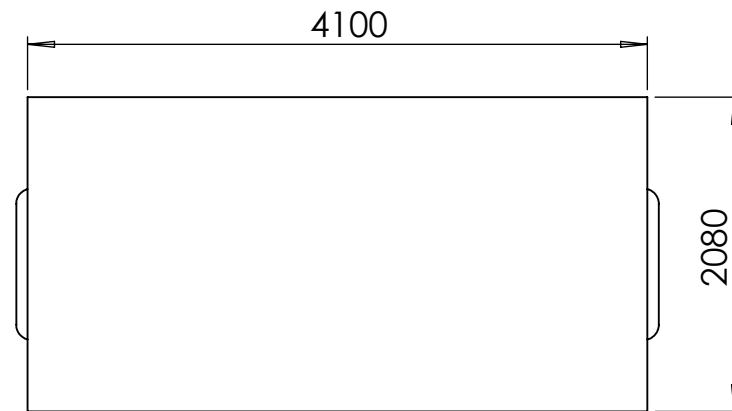

### Sheet Notes

- All dimensions are in mm unless otherwise stated
- Any dimensions scaled from this drawing are taken at readers own risk

### Product Spec

Size: 2330H x 4100W x 2080D  
Material: Steel  
Finish Options: Galvanised only or galvanised & powdercoated  
Fixing Options: Surface mounted with baseplates or root-fixed  
Bike Capacity: 10  
Roof Type: PETG clearview