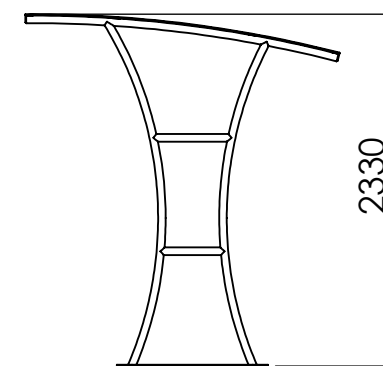

### Sheet Notes

- All dimensions are in mm unless otherwise stated
- Any dimensions scaled from this drawing are taken at readers own risk

### Product Spec

Size: 2330H x 4100W x 2080D  
Material: Steel  
Finish Options: Galvanised only or galvanised & powdercoated  
Fixing Options: Surface mounted with baseplates or root-fixed  
Bike Capacity: 10  
Roof Type: PETG clearview

T: 01730 719292 | [www.bellsure.co.uk](http://www.bellsure.co.uk) | E: [streetsure@bellsure.co.uk](mailto:streetsure@bellsure.co.uk)

PRODUCT NAME:  
**CuvaArc**