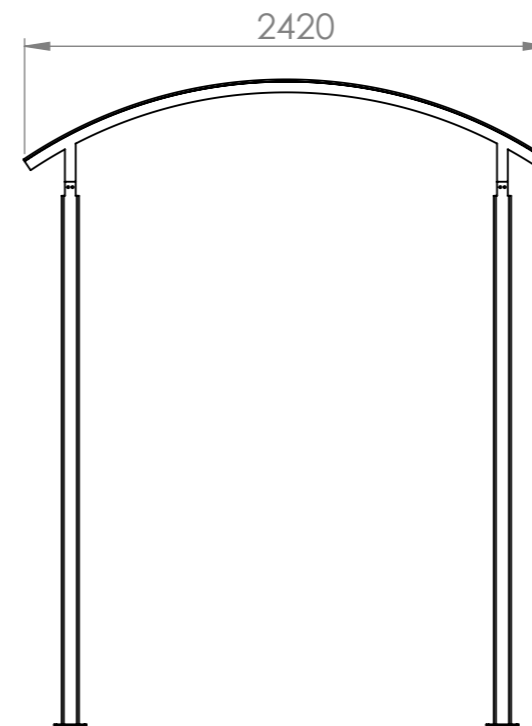

Sheet Notes

- All dimensions are in mm unless otherwise stated
- Any dimensions scaled from this drawing are taken at readers own risk

Product Spec

Size: 2990H x 4080W x 2420D
 Material: Mild steel
 Finish Options: Galvanised only, galvanised & powdercoated
 Fixing Options: Surface mounted with baseplates or root fixed

T: 01730 719292 | www.bellsure.co.uk | E: streetsure@bellsure.co.uk

PRODUCT NAME:

Cuvacurve Canopy - Free Standing