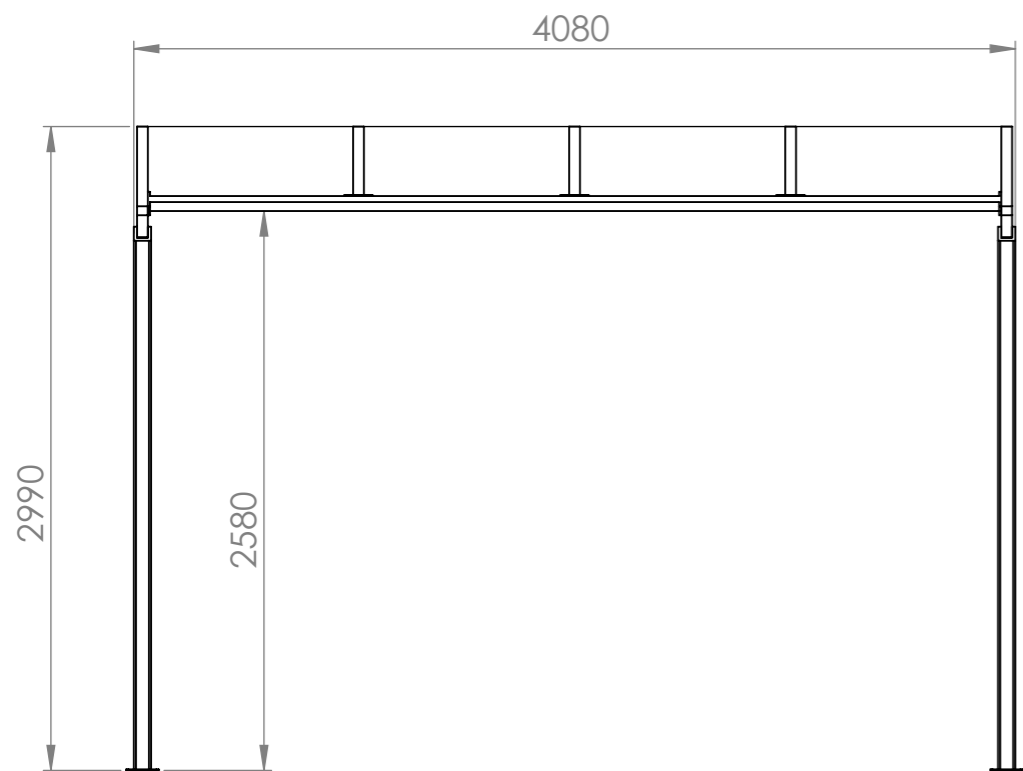

Sheet Notes

- All dimensions are in mm unless otherwise stated
- Any dimensions scaled from this drawing are taken at readers own risk

Product Spec

Size: 2990H x 4080W x 2420D
 Material: Mild steel
 Finish Options: Galvanised only, galvanised & powdercoated
 Fixing Options: Surface mounted with baseplates or root fixed

T: 01730 719292 | www.bellsure.co.uk | E: streetsure@bellsure.co.uk

PRODUCT NAME:

Cuvacurve Canopy - Free Standing