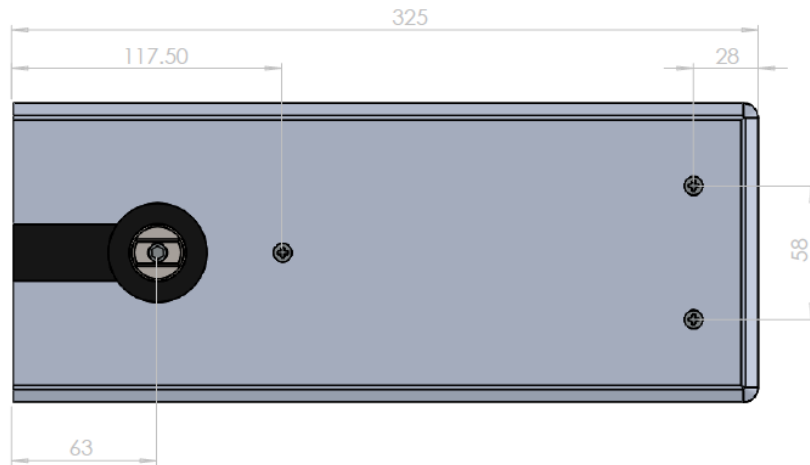

FS003 DOOR CONTROL

FS003

FS003 Door closer complete with SSS cover

- SSS finish
- Hold-open and non hold-open options
- Adjustable and non adjustable power options available
- EN 1-3
- Maximum door weight: 150kg
- Spindle extensions available

90° Hold Open - FS003RSHOXP
Non Hold Open - FS003RSNHOPX

CONTACT DETAILS

Phone : (+44) 1483 568287

Fax: (+44) 1483 540830

Email : web.enquiries@bellsure.co.uk

DOOR CONTROL

FS003

90° Hold Open - FS003RSHOXP
Non Hold Open - FS003RSNHOXP