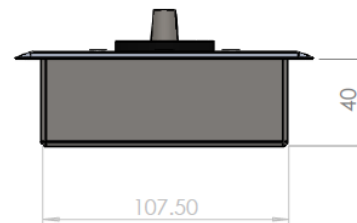

FS003 DOOR CONTROL

FS003

FS003 Door closer complete with SSS cover

- SSS finish
- Hold-open and non hold-open options
- Adjustable and non adjustable power options available
- EN 1-3
- Maximum door weight: 150kg
- Spindle extensions available

90° Hold Open - FS003RSHOXP
Non Hold Open - FS003RSNHOPX

CONTACT DETAILS

Phone : (+44) 1483 568287

Fax: (+44) 1483 540830

Email : web.enquiries@bellsure.co.uk

DOOR CONTROL

FS003

90° Hold Open - FS003RSHOXP
Non Hold Open - FS003RSNHOXP