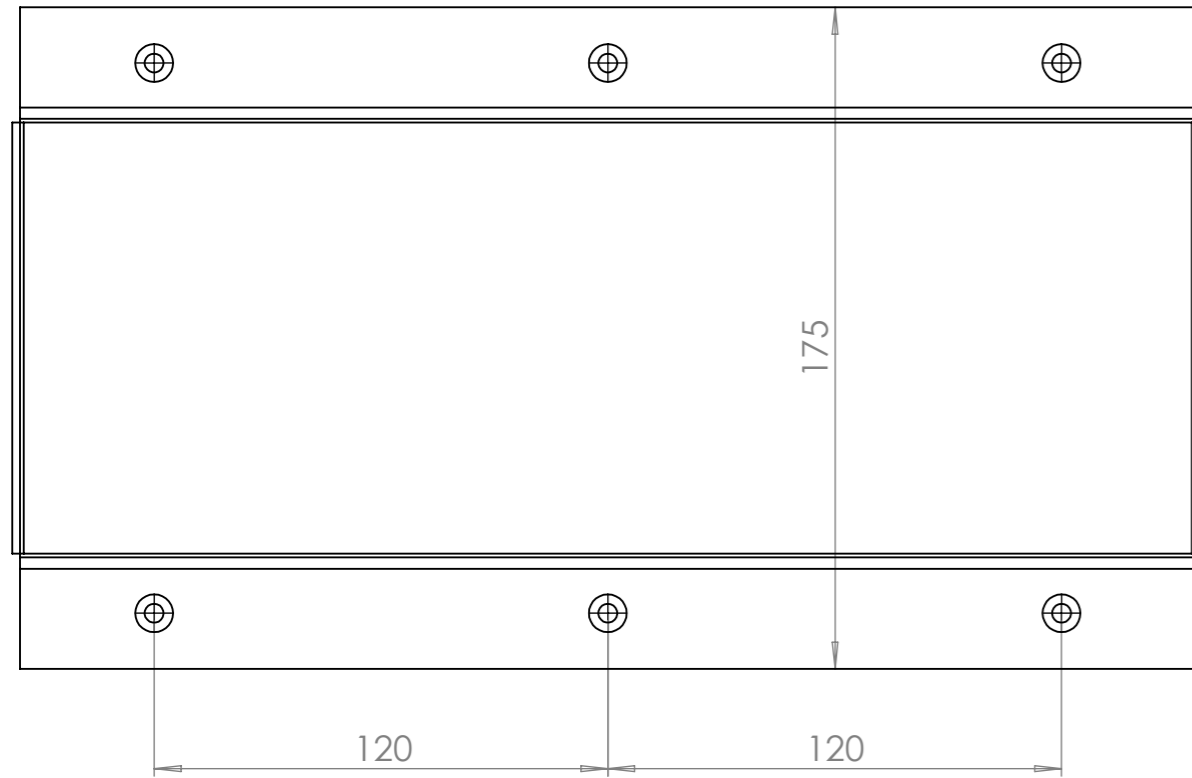

Product Specification Sheet

Door Controls | Floorspring Coffin Box

Sheet Notes

- All dimensions are in mm unless otherwise stated
- Any dimensions scaled from this drawing are taken at readers own risk

Product Key Features

Material Finish: Zinc Plate/Galvanised Steel
 Max Door Weight: 120kg
 Handing: Non Handed
 Packaging: Each

T 01730 719 292
 E info@bellsure.co.uk
 W bellsure.co.uk

PRODUCT NAME: Coffin Box T/S FS003	PART NO. FS003CBX
DRAWING	

SCALE: 1:2 SHEET SIZE: A3 DRAWN BY: BK CHECKED BY: MJ DATE: 20/05/13
 PROJECT NO. DRAWING NO.