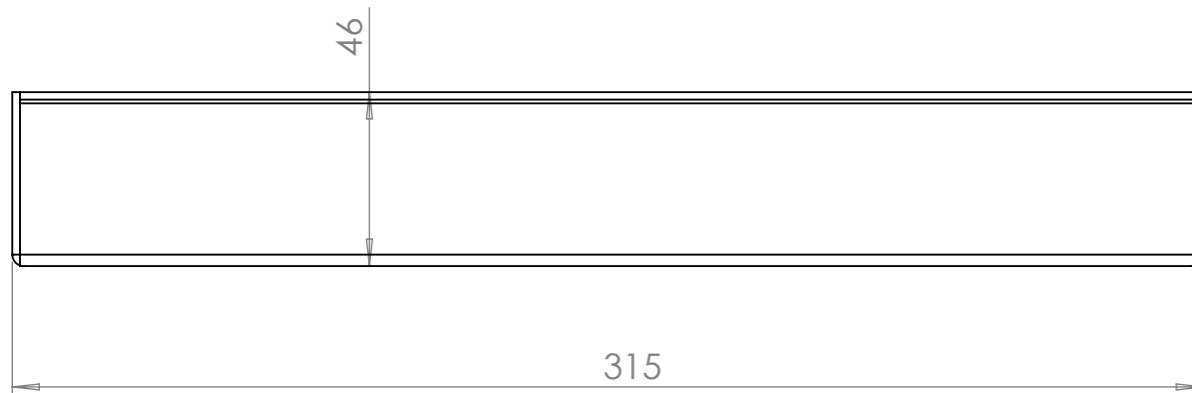

Product Specification Sheet

Door Controls | Floorspring Coffin Box

Sheet Notes

- All dimensions are in mm unless otherwise stated
- Any dimensions scaled from this drawing are taken at readers own risk

Product Key Features

Material Finish: Zinc Plate/Galvanised Steel
 Max Door Weight: 120kg
 Handing: Non Handed
 Packaging: Each

T 01730 719 292
 E info@bellsure.co.uk
 W bellsure.co.uk

PRODUCT NAME: Coffin Box T/S FS003	PART NO. FS003CBX
DRAWING	

SCALE: 1:2 SHEET SIZE: A3 DRAWN BY: BK CHECKED BY: MJ DATE: 20/05/13
 PROJECT NO. DRAWING NO.