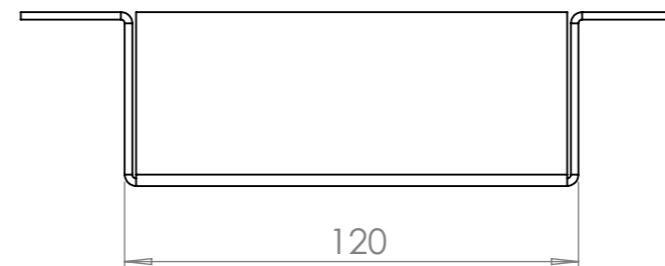

Product Specification Sheet

Door Controls | Floorspring Coffin Box

Sheet Notes

- All dimensions are in mm unless otherwise stated
- Any dimensions scaled from this drawing are taken at readers own risk

Product Key Features

Material Finish: Zinc Plate/Galvanised Steel
 Max Door Weight: 120kg
 Handing: Non Handed
 Packaging: Each

T 01730 719 292
 E info@bellsure.co.uk
 W bellsure.co.uk

PRODUCT NAME: Coffin Box T/S FS003	PART NO. FS003CBX
DRAWING	

SCALE: 1:2 SHEET SIZE: A3 DRAWN BY: BK CHECKED BY: MJ DATE: 20/05/13
 PROJECT NO. DRAWING NO.