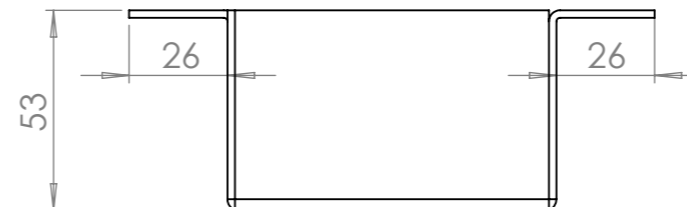

Product Specification Sheet

Door Closers | Floorspring Coffin Box

Sheet Notes

- All dimensions are in mm unless otherwise stated
- Any dimensions scaled from this drawing are taken at readers own risk

T 01730 719 292
E info@bellsure.co.uk
W bellsure.co.uk

PRODUCT NAME: Coffin Box t/s FS005	PART NO. FS005CBX
DRAWING	

SCALE: 1:1 SHEET SIZE: A3 DRAWN BY: BK CHECKED BY: MJ DATE: 20/05/13
PROJECT NO. DRAWING NO.