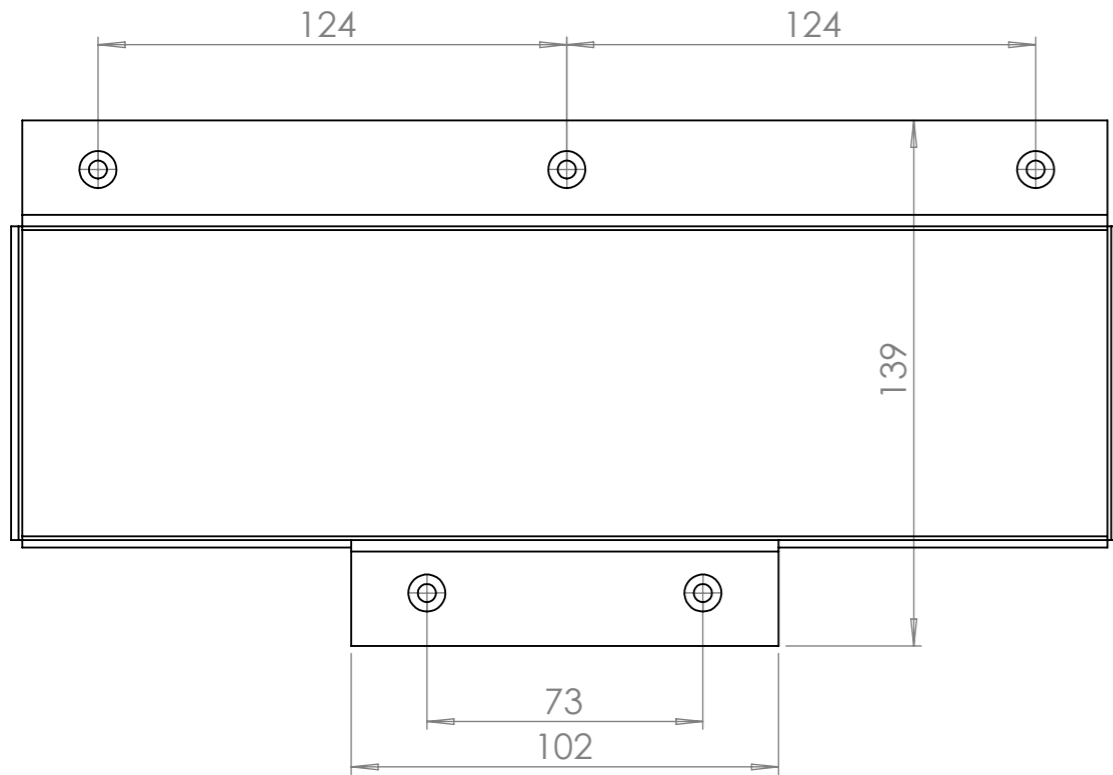

Product Specification Sheet

Door Closers | Floorspring Coffin Box

Sheet Notes

- All dimensions are in mm unless otherwise stated
- Any dimensions scaled from this drawing are taken at readers own risk

T 01730 719 292
E info@bellsure.co.uk
W bellsure.co.uk

PRODUCT NAME: Coffin Box t/s FS005	PART NO. FS005CBX
DRAWING	

SCALE: 1:1 SHEET SIZE: A3 DRAWN BY: BK CHECKED BY: MJ DATE: 20/05/13
PROJECT NO. DRAWING NO.