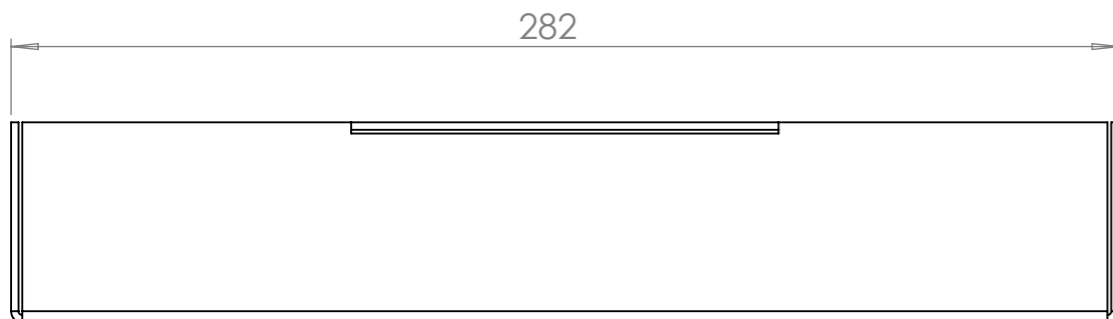

Product Specification Sheet

Door Closers | Floorspring Coffin Box

Sheet Notes

- All dimensions are in mm unless otherwise stated
- Any dimensions scaled from this drawing are taken at readers own risk

T 01730 719 292
E info@bellsure.co.uk
W bellsure.co.uk

PRODUCT NAME: Coffin Box t/s FS005	PART NO. FS005CBX
DRAWING	

SCALE: 1:1 SHEET SIZE: A3 DRAWN BY: BK CHECKED BY: MJ DATE: 20/05/13
PROJECT NO. DRAWING NO.