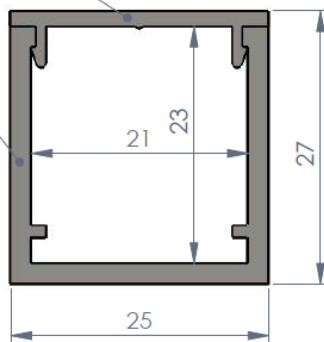

PL082F

PL082