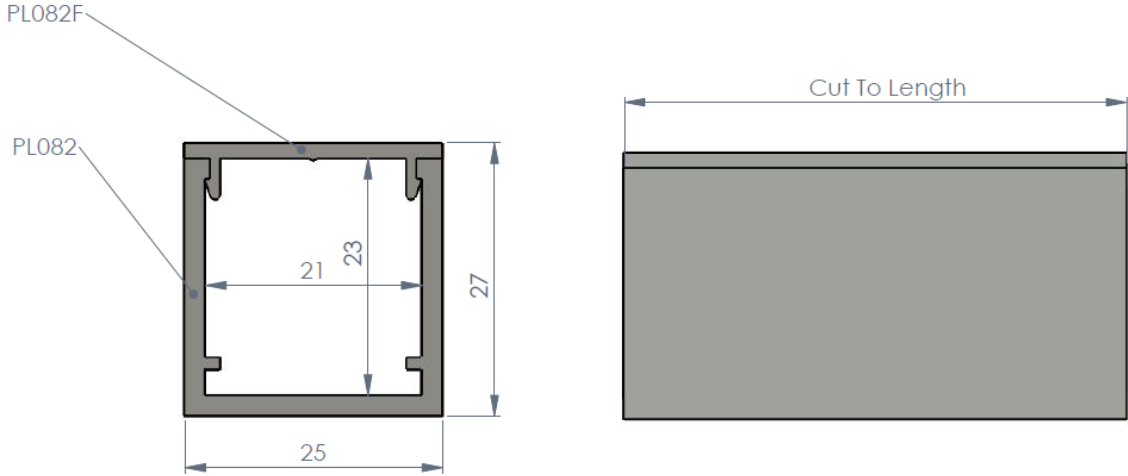

PL082 & PL082F

CONTACT DETAILS

Phone : (+44) 1483 568287

Fax: (+44) 1483 540830

Email : web.enquiries@bellsure.co.uk