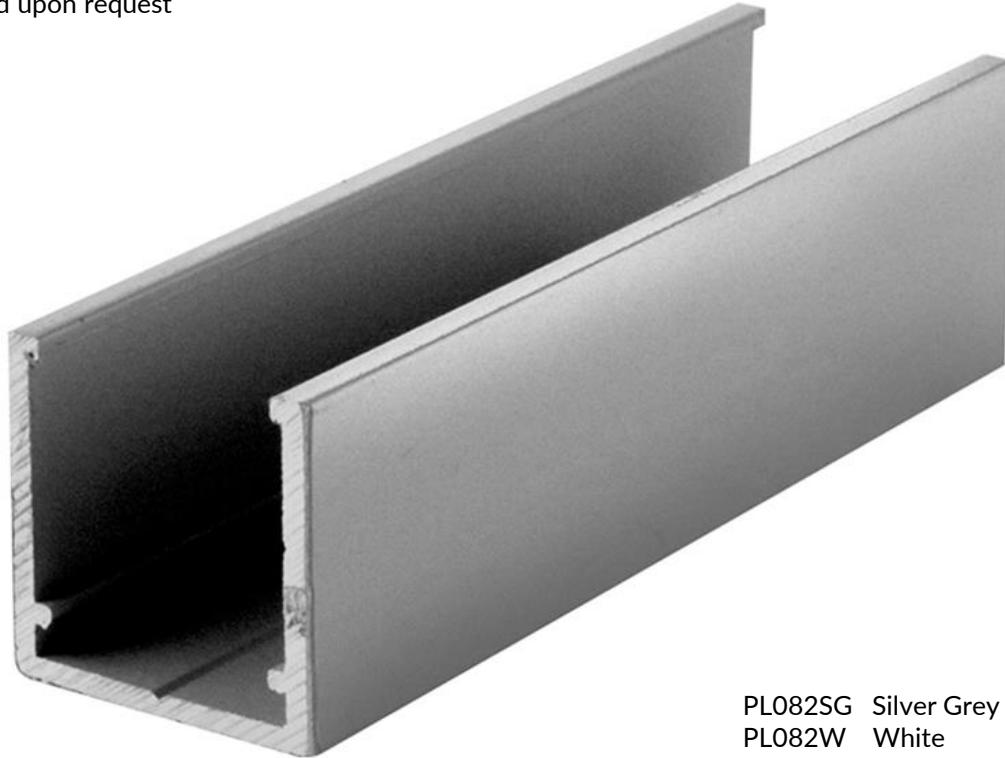

# U-CHANNEL ONE PIECE PL082

- Available in White or Silver Grey
- 3000mm
- End Caps included upon request

PL082SG Silver Grey  
PL082W White