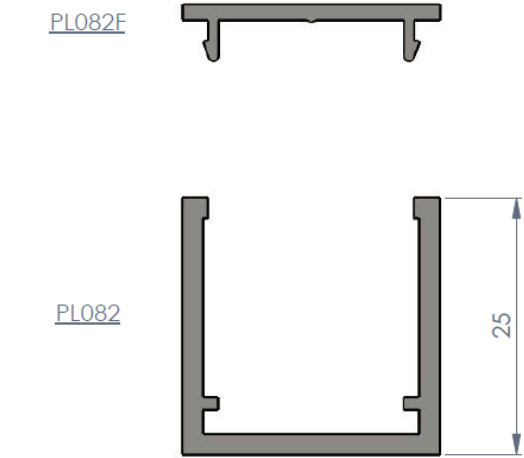

PL082 & PL082F

CONTACT DETAILS

Phone : (+44) 1483 568287

Fax: (+44) 1483 540830

Email : web.enquiries@bellsure.co.uk