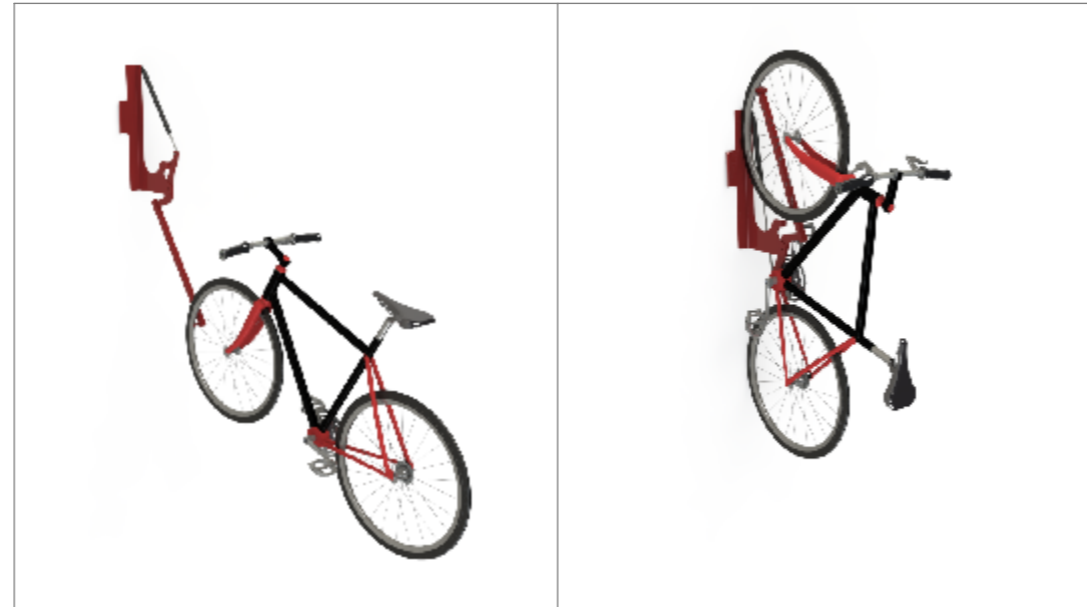

Sheet Notes

- All dimensions are in mm unless otherwise stated
- Any dimensions scaled from this drawing are taken at readers own risk

T: 01730 719292 | www.bellsure.co.uk | E: streetsure@bellsure.co.uk

PRODUCT NAME:
Verti-Lift