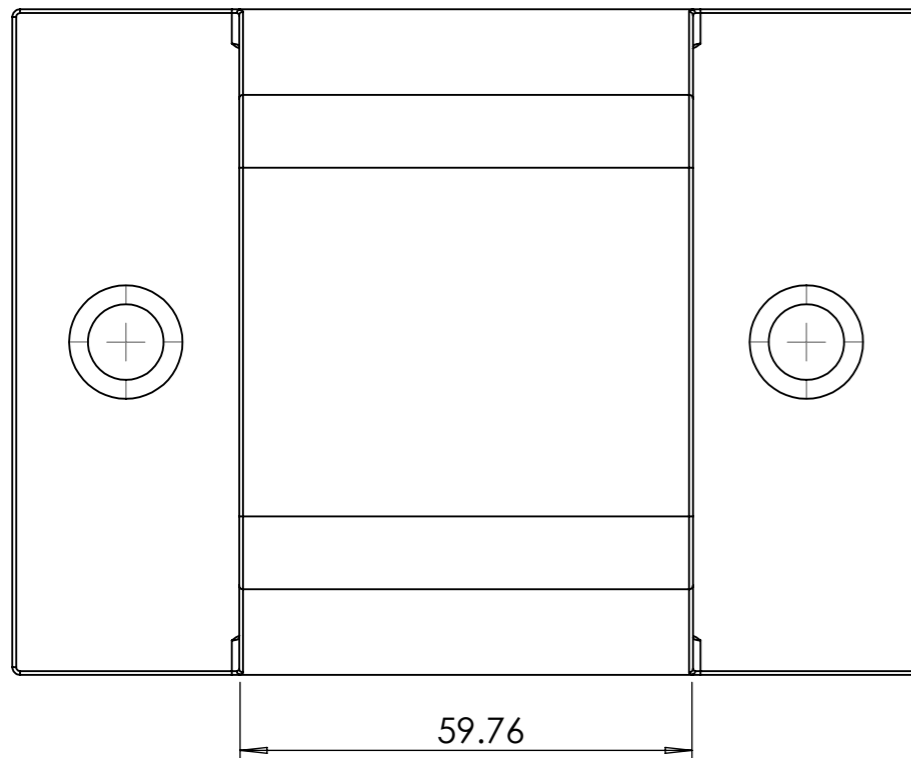

### Sheet Notes

- All dimensions are in mm unless otherwise stated
- Any dimensions scaled from this drawing are taken at readers own risk

### Product Spec

Sold Secure approved- Bicycle Silver  
5mm Hardened steel wall/ ground Anchor  
Dimensions - Back plate- 120mm long 88 wide  
Bridge inside aperture- 70mm tapering to 50mm x 40mm in height  
Blue powder coated finish  
Complete with two security fixings, steel ball inserts and FREE Allen Key  
This product covers the code for sustainable new homes- "ENE 8" issue ID for cycle storage in new build & housing association properties