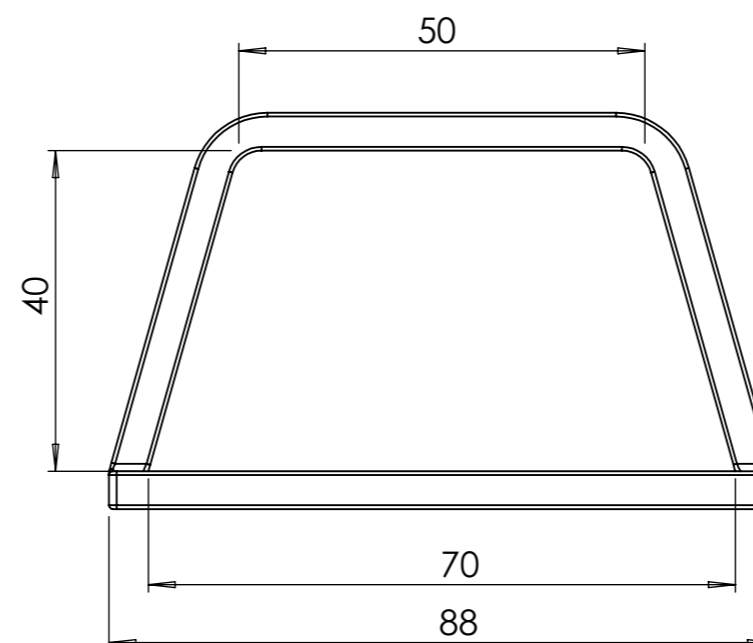

### Sheet Notes

- All dimensions are in mm unless otherwise stated
- Any dimensions scaled from this drawing are taken at readers own risk

### Product Spec

Sold Secure approved- Bicycle Silver  
5mm Hardened steel wall/ ground Anchor  
Dimensions - Back plate- 120mm long 88 wide  
Bridge inside aperture- 70mm tapering to 50mm x 40mm in height  
Blue powder coated finish  
Complete with two security fixings, steel ball inserts and FREE Allen Key  
This product covers the code for sustainable new homes- "ENE 8" issue ID for cycle storage in new build & housing association properties