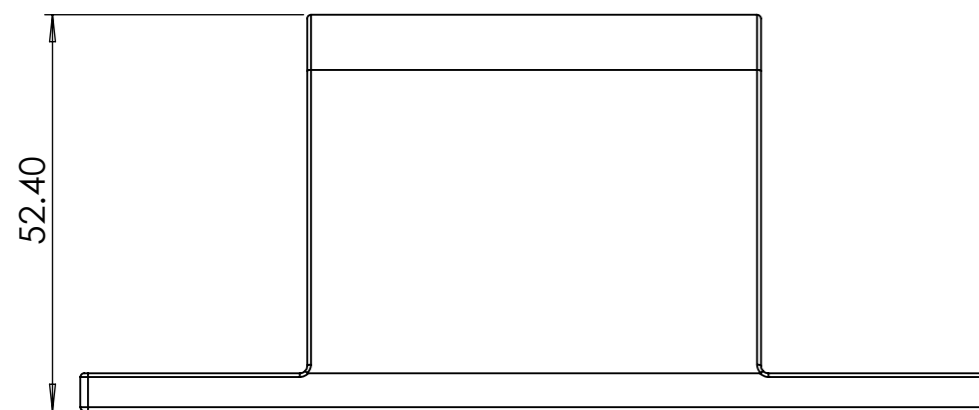

### Sheet Notes

- All dimensions are in mm unless otherwise stated
- Any dimensions scaled from this drawing are taken at readers own risk

### Product Spec

Sold Secure approved- Bicycle Silver  
5mm Hardened steel wall/ ground Anchor  
Dimensions - Back plate- 120mm long 88 wide  
Bridge inside aperture- 70mm tapering to 50mm x 40mm in height  
Blue powder coated finish  
Complete with two security fixings, steel ball inserts and FREE Allen Key  
This product covers the code for sustainable new homes- "ENE 8" issue ID for cycle storage in new build & housing association properties