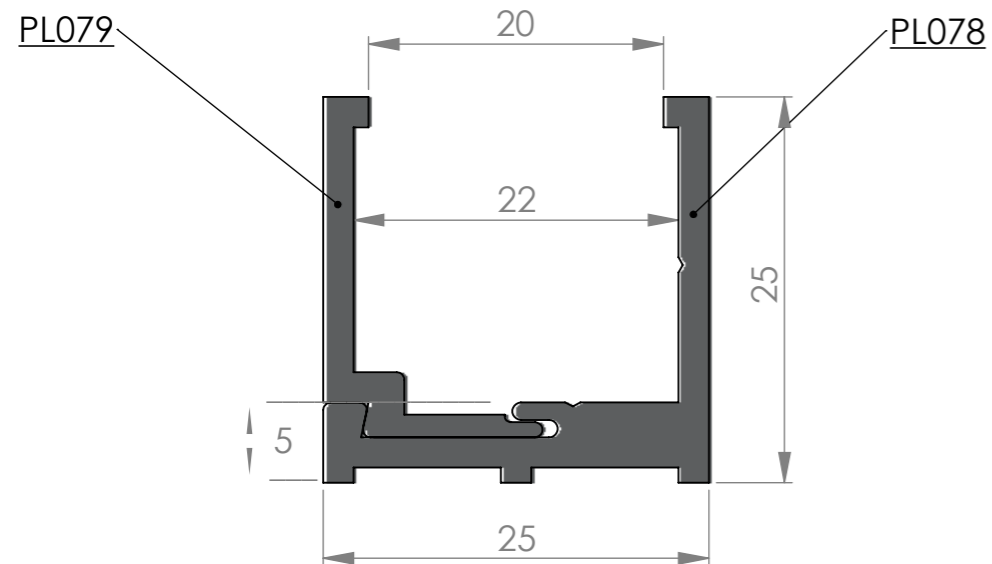

Product Specification Sheet

Accessories | Primeline 2-Part Glazing Channel

Sheet Notes

- All dimensions are in mm unless otherwise stated
- Any dimensions scaled from this drawing are taken at readers own risk

Product Key Features

Material Finish: RAL 9010 White or RAL 9005 Grey
 Handing: Non Handed
 Packaging: 3 metre Lengths
 Glass Thickness: 10/12mm Glass

PL079

PL078

T 01730 719 292
 E info@bellsure.co.uk
 W bellsure.co.uk

PRODUCT NAME: 2-Part Glazing Channel	PART NO. PL078/9
DRAWING	

SCALE: 2:1 SHEET SIZE: A3 DRAWN BY: BK CHECKED BY: MJ DATE: 20/05/13
 PROJECT NO. DRAWING NO.