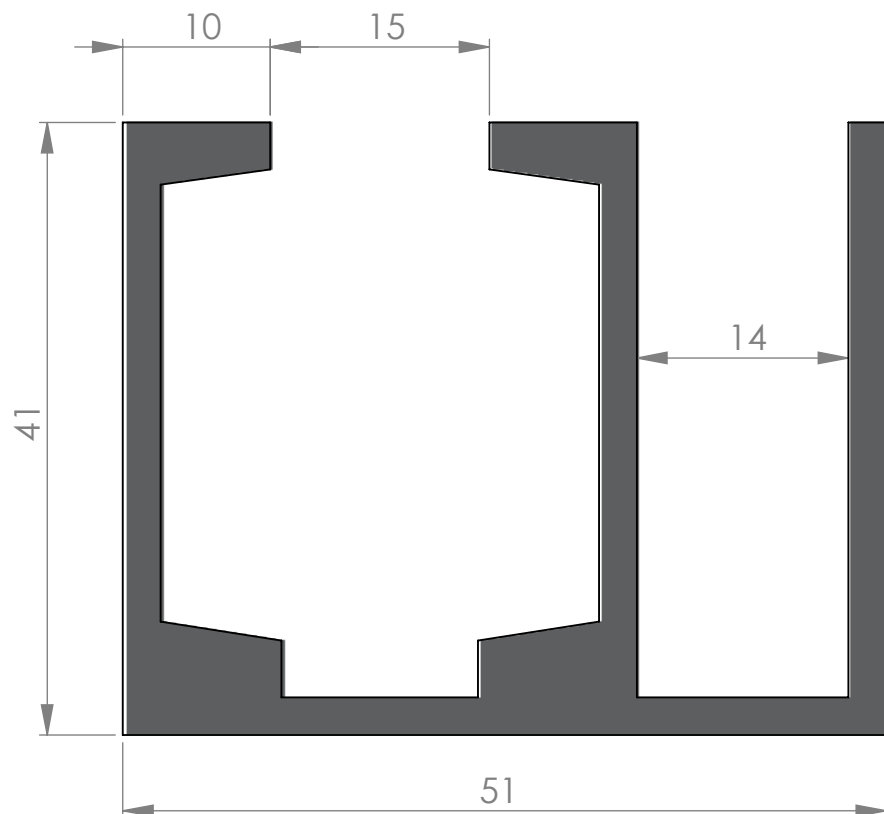

Product Specification Sheet

Sliding Door Gear | Primeline Sliding Door Track With Glazing Pocket

Sheet Notes

- All dimensions are in mm unless otherwise stated
- Any dimensions scaled from this drawing are taken at readers own risk

Product Key Features

Material Finish: Satin Anodised Aluminium
 Max Door Weight: 120kg
 Max Door Width: 1100mm
 Handing: Non Handed

T 01730 719 292
 E info@bellsure.co.uk
 W bellsure.co.uk

PRODUCT NAME: Sliding Door Gear	PART NO. PL120SPTR
DRAWING	

SCALE: 2:1 SHEET SIZE: A3 DRAWN BY: BK CHECKED BY: MJ DATE: 20/05/13
 PROJECT NO. DRAWING NO.