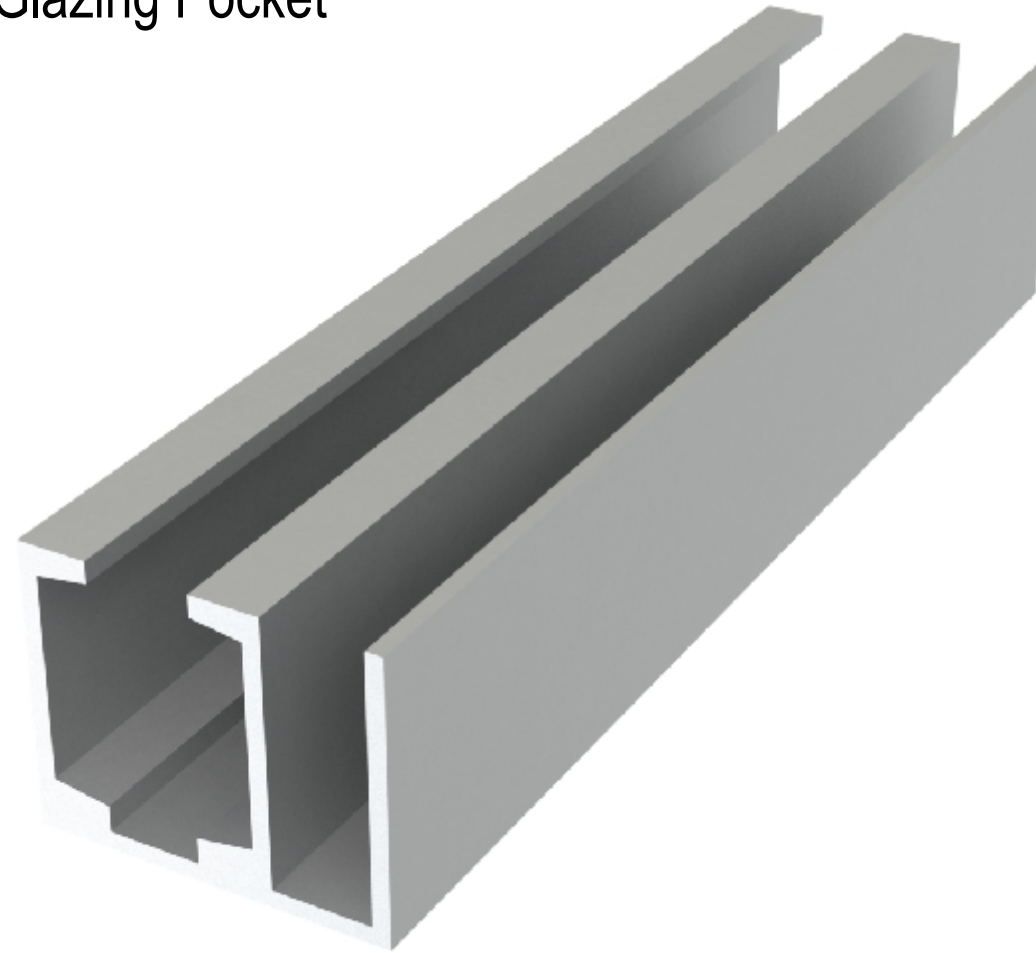

Product Specification Sheet

Sliding Door Gear | Primeline Sliding Door Track With Glazing Pocket

Sheet Notes

- All dimensions are in mm unless otherwise stated
- Any dimensions scaled from this drawing are taken at readers own risk

Product Key Features

Material Finish: Satin Anodised Aluminium
 Max Door Weight: 120kg
 Max Door Width: 1100mm
 Handing: Non Handed

T 01730 719 292
 E info@bellsure.co.uk
 W bellsure.co.uk

PRODUCT NAME: Sliding Door Gear	PART NO. PL120SPTR
DRAWING	

SCALE: 2:1 SHEET SIZE: A3 DRAWN BY: BK CHECKED BY: MJ DATE: 20/05/13
 PROJECT NO. DRAWING NO.