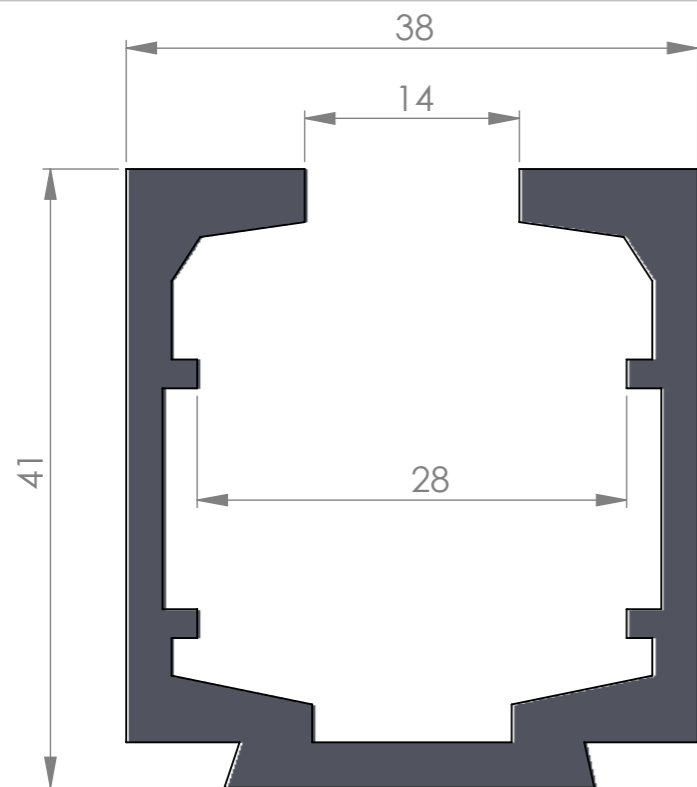

Product Specification Sheet

Sliding Door Gear | Primeline Single Sliding Door Track

Sheet Notes

- All dimensions are in mm unless otherwise stated
- Any dimensions scaled from this drawing are taken at readers own risk

Product Key Features

Material Finish: Satin Anodised Aluminium
 Max Door Weight: 120kg
 Max Door Width: 1100mm
 Handing: Non Handed

T 01730 719 292
 E info@bellsure.co.uk
 W bellsure.co.uk

| | |
|---|---------------------------|
| PRODUCT NAME: Single Sliding Door Track | PART NO. PL120T |
| DRAWING | |

SCALE: 1:1 SHEET SIZE: A3 DRAWN BY: BK CHECKED BY: MJ DATE: 20/05/13
 PROJECT NO. DRAWING NO.