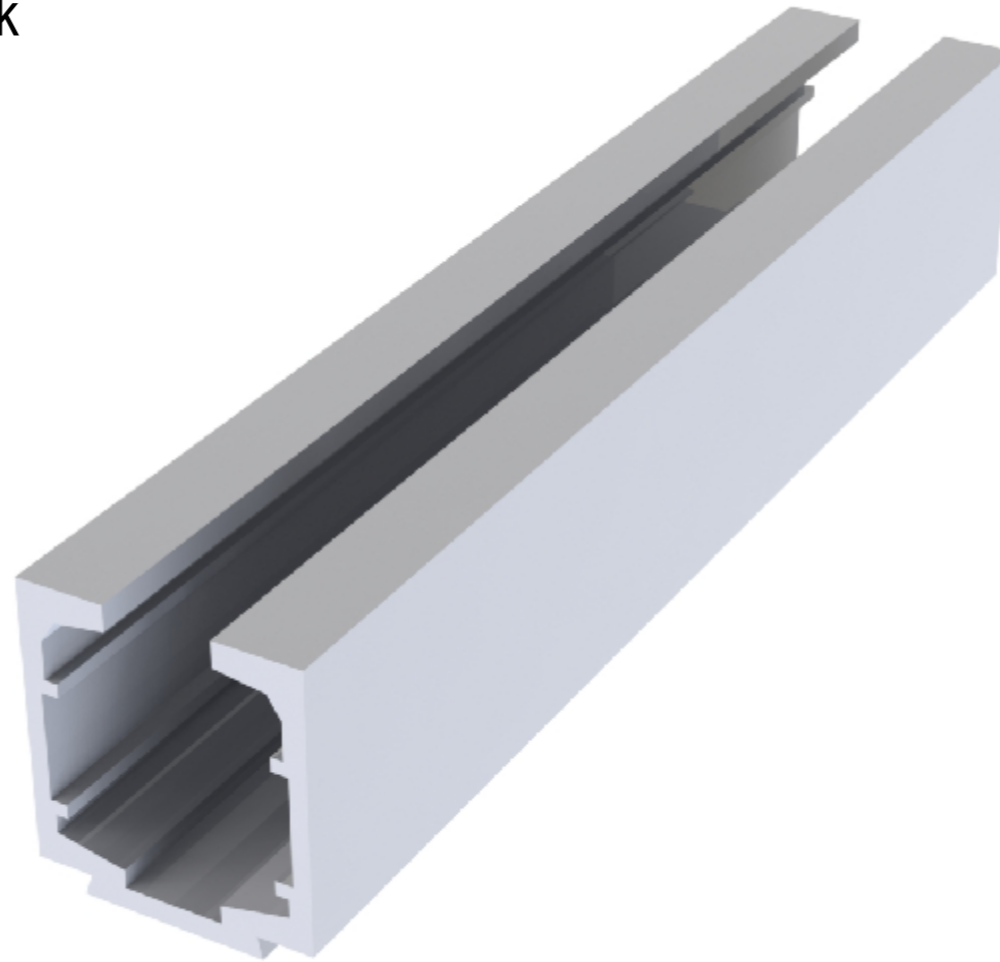

Product Specification Sheet

Sliding Door Gear | Primeline Single Sliding Door Track

Sheet Notes

- All dimensions are in mm unless otherwise stated
- Any dimensions scaled from this drawing are taken at readers own risk

Product Key Features

Material Finish: Satin Anodised Aluminium
 Max Door Weight: 120kg
 Max Door Width: 1100mm
 Handing: Non Handed

T 01730 719 292
 E info@bellsure.co.uk
 W bellsure.co.uk

| | |
|---|---------------------------|
| PRODUCT NAME: Single Sliding Door Track | PART NO. PL120T |
| DRAWING | |

SCALE: 1:1 SHEET SIZE: A3 DRAWN BY: BK CHECKED BY: MJ DATE: 20/05/13
 PROJECT NO. DRAWING NO.