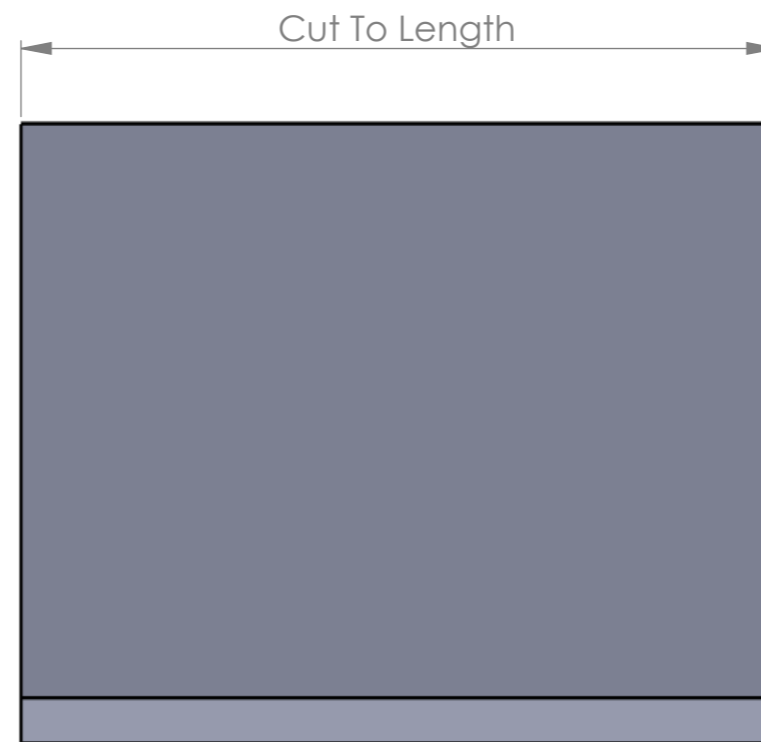

Product Specification Sheet

Sliding Door Gear | Primeline Single Sliding Door Track

Sheet Notes

- All dimensions are in mm unless otherwise stated
- Any dimensions scaled from this drawing are taken at readers own risk

Product Key Features

Material Finish: Satin Anodised Aluminium
 Max Door Weight: 120kg
 Max Door Width: 1100mm
 Handing: Non Handed

T 01730 719 292
 E info@bellsure.co.uk
 W bellsure.co.uk

| | |
|---|---------------------------|
| PRODUCT NAME: Single Sliding Door Track | PART NO. PL120T |
| DRAWING | |

SCALE: 1:1 SHEET SIZE: A3 DRAWN BY: BK CHECKED BY: MJ DATE: 20/05/13
 PROJECT NO. DRAWING NO.