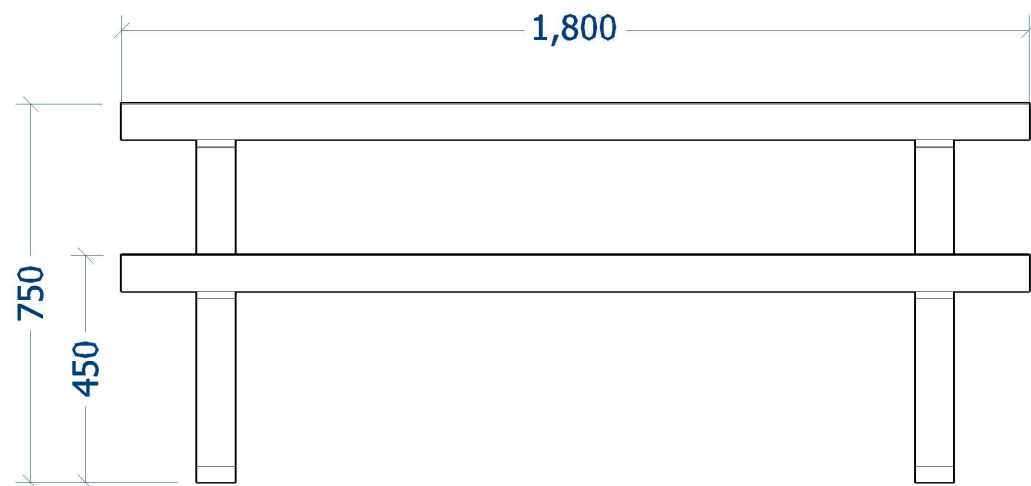

01730 719 292 | www.bellsure.co.uk | streetsure@bellsure.co.uk

Denby Picnic Set