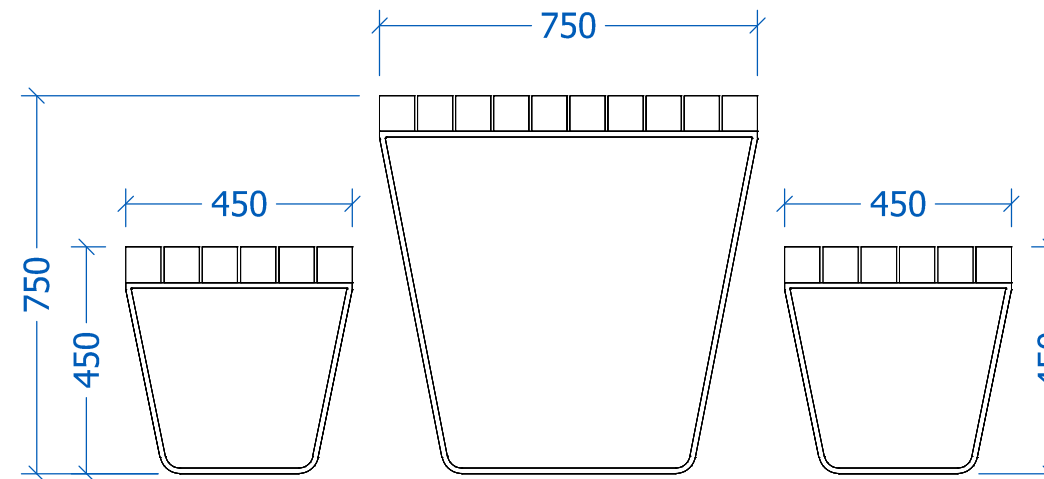

01730 719 292 | www.bellsure.co.uk | streetsure@bellsure.co.uk

Denby Picnic Set