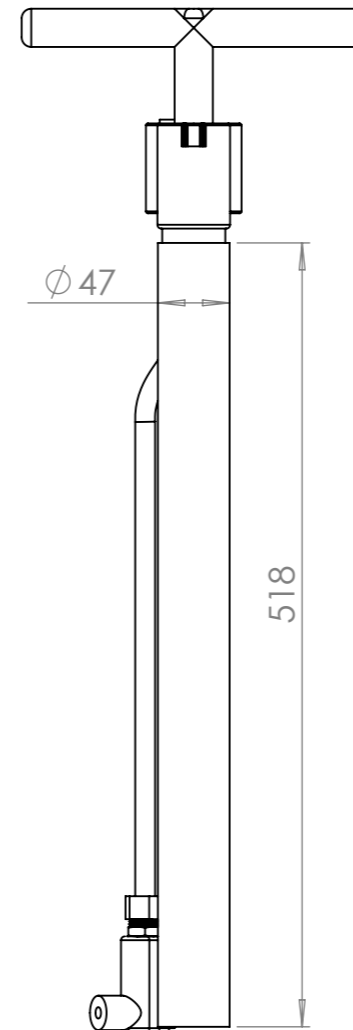

Sheet Notes

- All dimensions are in mm unless otherwise stated
- Any dimensions scaled from this drawing are taken at readers own risk

Product Spec

Size: 677H x 228W x 121D
Material: Steel
Finish Options: Galvanised or PFC
Fixing Options: Surface mounted

T: 01730 719292 | www.bellsure.co.uk | E: streetsure@bellsure.co.uk

PRODUCT NAME:
Pump