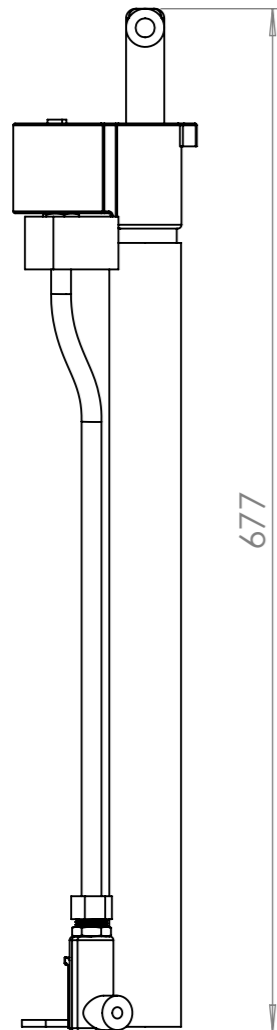

Sheet Notes

- All dimensions are in mm unless otherwise stated
- Any dimensions scaled from this drawing are taken at readers own risk

Product Spec

Size: 677H x 228W x 121D
Material: Steel
Finish Options: Galvanised or PFC
Fixing Options: Surface mounted

T: 01730 719292 | www.bellsure.co.uk | E: streetsure@bellsure.co.uk

PRODUCT NAME:
Pump